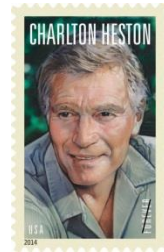

Stamp Shows

Unfortunately I had to miss the stamp shows and auctions last month. But, several of the members report that they were able to attend at least one and found something they were looking for. Even though I missed out last month I am going to have several more opportunities this summer. The following shows are scheduled for the St. Louis Area.

Greater Kansas City Show	April 26, 2014	Overland Park
St. Charles Spring Stamp Show	May 30 & 31, 2014	St. Charles
Mule Fest Precancel Show	June 6-7, 2014	Maryland Heights
E & D Stamp Auction	June 22, 2014	Kansas City
National Precancel Stamp Show	August 4-9, 2014	Maryland Heights
Perfins Club Annual Convention	August 4-9, 2014	Maryland Heights
National Topical Association	June 27-29, 2014	St. Louis Airport Hotel
Stratford Inn Stamp Bourse	2nd Saturday each Month	Fenton

It has been a long time since we have had so many shows scheduled in the area. Great!

New U.S. stamps scheduled For issue in April 2014

Philatelic Dates

April 5, 2014	USPS issues 49c Forever Songbird commemorative booklet
April 7, 1850	Switzerland issues its first postage stamp
April 11, 2014	USPS issues 49c Forever Charlton Heston (legends of Hollywood) commemorative
April 12, 2007	USPS issues its first Forever Stamp
April 17, 2014	Kingdom Philatelic Association meeting, Fulton, MO
April 22, 2014	USPS issues $1.15 Forever Ocean Surfaces Temperatures stamp
April 23, 1851	Canada issued its first stamp, 3c Beaver

Editor: Al White